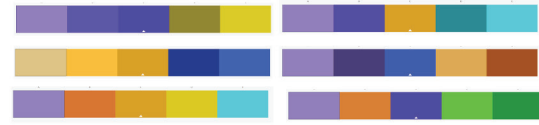

CHARACTER CONCEPTS

PART C: COLOUR DEVIATION

Alex Chen | Meng Wang | Judy Snaydon

Original Design

1884 Toilette de soiree en satin - #339

After Colour Corrections

"Split Complementary"

1884 Toilette de soiree en satin

(C1)

(C2)

(C3)

D1

D2

D3

FINAL DESIGN

1884 Toilette de soirée en satin