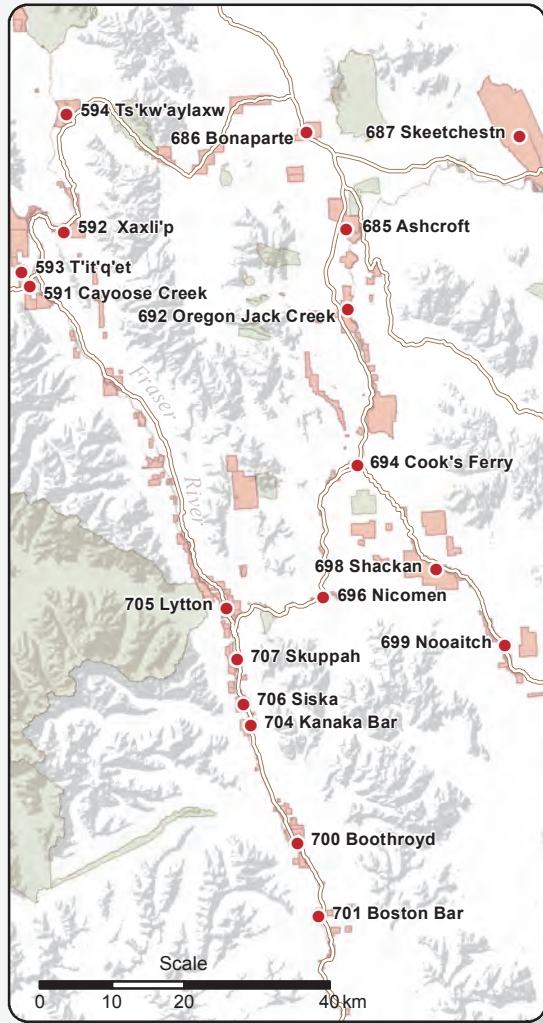

First Nations in British Columbia

- Location of First Nation's Main Community
- Indian Reserve
- City or Town
- Park and Protected Area

Inset 1

Inset 2